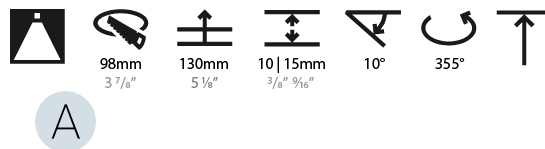

GENERAL

Series: Bioniq
Subseries: Bioniq Round Semi Adjustable
Brand: Prolicht
Division: Architectural
Mounting Type: Recessed
Mounting Location: Ceiling
Subcategory: Downlight

PHYSICAL

Shape: Round
Diameter (mm): 107
Diameter (in): 4 3/16
Height (mm): 112
Height (in): 4 7/16
Ceiling Thickness (mm): 10 / 12.5 / 15
Ceiling Thickness (in): 3/8 or 1/2 or 9/16
Min. Recessing Depth (mm): 130
Min. Recessing Depth (in): 5 1/8
Light Distribution: Adjustable / Downlight
Weight (kg): 0.435
Weight (lbs): 0.96
Fixture Finish: SSR / BKV / CWI / CRY / HAB / UFT / ITA / RUA / FTG / MYG / LOD / PUS / FRO / FUP / KIA / POP / BLS / SPG / MEY / GOH / GUM / CHC / COM / ABZ / JAG / OBR / MOS / ROR
Fixture Material: Aluminum Die Cast
Cut-out Measurements: 98mm / 3 7/8"

ELECTRICAL

Lamp Type: LED (Zhaga Standard)
Total Output Wattage (W): 15
Dimming: Dali Dimming
Driver Included: No
Driver Location: Recessed Housing
Driver Type: Constant Current - 120Vac
Housing: See components
Input Voltage (V): 120
Constant Current (MA): 350

LED

Number of LEDs: 1
Color Temperature (°K): Warm Dim
Max. Delivered Lumen (lm): 760
Nominal Lumen (lm): 1140
CRI: >90 CRI
Lamp Life (hrs): 50000

OPTICAL

Reflector: 20 / 40 / 60
Adjustability: Rotational 355°, Tilt 10°

RATINGS AND CERTIFICATIONS

Certified By: Certified for North American Standards
IP rating: IP20