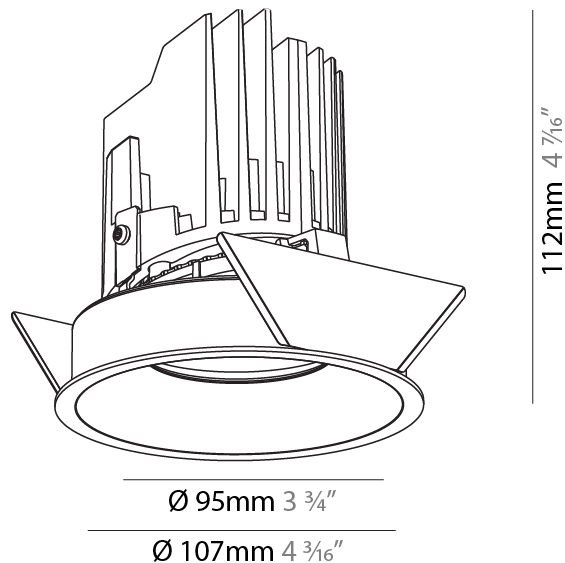

GENERAL

Series: Bioniq
Subseries: Bioniq Round Semi Adjustable
Brand: Prolicht
Division: Architectural
Mounting Type: Recessed
Mounting Location: Ceiling
Subcategory: Downlight

PHYSICAL

Shape: Round
Diameter (mm): 107
Diameter (in): 4 3/16
Height (mm): 112
Height (in): 4 7/16
Ceiling Thickness (mm): 10 / 12.5 / 15
Ceiling Thickness (in): 3/8 or 1/2 or 9/16
Min. Recessing Depth (mm): 130
Min. Recessing Depth (in): 5 1/8
Light Distribution: Adjustable / Downlight
Weight (kg): 0.435
Weight (lbs): 0.96
Fixture Finish: SSR / BKV / CWI / CRY / HAB / UFT / ITA / RUA / FTG / MYG / LOD / PUS / FRO / FUP / KIA / POP / BLS / SPG / MEY / GOH / GUM / CHC / COM / ABZ / JAG / OBR / MOS / ROR
Fixture Material: Aluminum Die Cast
Cut-out Measurements: 98mm / 3 7/8"

ELECTRICAL

Lamp Type: LED (Zhaga Standard)
Total Output Wattage (W): 15
Dimming: Dali Dimming
Driver Included: No
Driver Location: Recessed Housing
Driver Type: Constant Current - 120Vac
Housing: See components
Input Voltage (V): 120
Constant Current (MA): 350

LED

Number of LEDs: 1
Color Temperature (°K): Warm Dim
Max. Delivered Lumen (lm): 760
Nominal Lumen (lm): 1140
CRI: >90 CRI
Lamp Life (hrs): 50000

OPTICAL

Reflector: 20 / 40 / 60
Adjustability: Rotational 355°, Tilt 10°

RATINGS AND CERTIFICATIONS

Certified By: Certified for North American Standards
IP rating: IP20