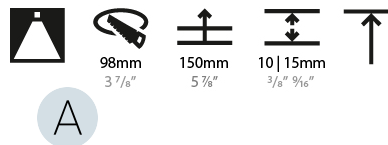

GENERAL

Series: Bioniq
Subseries: Bioniq Round Deep
Brand: Prolicht
Division: Architectural
Mounting Type: Recessed
Mounting Location: Ceiling
Subcategory: Downlight

PHYSICAL

Shape: Round
Diameter (mm): 107
Diameter (in): 4 3/16
Height (mm): 130
Height (in): 5 1/8
Ceiling Thickness (mm): 10 / 12.5 / 15
Ceiling Thickness (in): 3/8 or 1/2 or 9/16
Min. Recessing Depth (mm): 150
Min. Recessing Depth (in): 5 7/8
Light Distribution: Downlight
Weight (kg): 0.506
Weight (lbs): 1.12
Fixture Finish: SSR / BKV / CWI / CRY / HAB / UFT / ITA / RUA / FTG / MYG / LOD / PUS / FRO / FUP / KIA / POP / BLS / SPG / MEY / GOH / GUM / CHC / COM / ABZ / JAG / OBR / MOS / ROR
Fixture Material: Aluminum Die Cast
Cut-out Measurements: 98mm / 3 7/8"

ELECTRICAL

Lamp Type: LED (Zhaga Standard)
Total Output Wattage (W): 15
Dimming: Dali Dimming
Driver Included: No
Driver Location: Recessed Housing
Driver Type: Constant Current - 120Vac
Housing: See components
Input Voltage (V): 120
Constant Current (MA): 350

LED

Number of LEDs: 1
Color Temperature (°K): Warm Dim
Max. Delivered Lumen (lm): 760
Nominal Lumen (lm): 1140
CRI: >90 CRI

OPTICAL

Reflector: 20 / 40 / 60

RATINGS AND CERTIFICATIONS

Certified By: Certified for North American Standards
IP rating: IP20

PROJECT
TYPE
SPECIFIER
QUANTITY
DATE