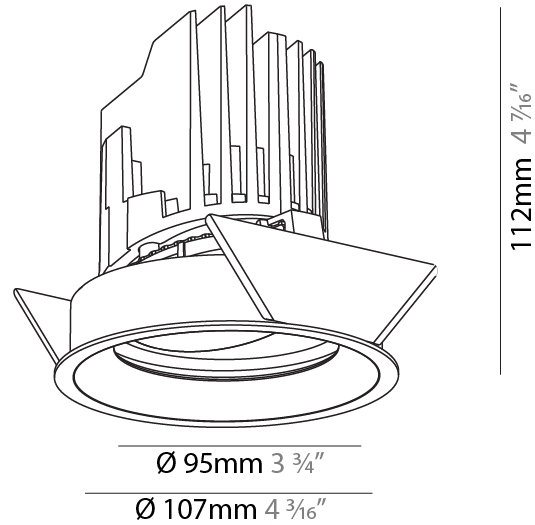

GENERAL

Series: Bioniq
Subseries: Bioniq Round Adjustable
Brand: Prolicht
Division: Architectural
Mounting Type: Recessed
Mounting Location: Ceiling
Subcategory: Downlight

PHYSICAL

Shape: Round
Diameter (mm): 107
Diameter (in): 4 3/16
Height (mm): 112
Height (in): 4 7/16
Min. Recessing Depth (mm): 130
Min. Recessing Depth (in): 5 1/8
Light Distribution: Adjustable / Downlight
Weight (kg): 0.46
Weight (lbs): 1.01
Fixture Finish: [SSR / BKV / CWI / CRY / HAB / UFT / ITA / RUA / FTG / MYG / LOD / PUS / FRO / FUP / KIA / POP / BLS / SPG / MEY / GOH / GUM / CHC / COM / ABZ / JAG / OBR / MOS / ROR](#)
Fixture Material: Aluminum Die Cast
Cut-out Measurements: 98mm / 3 7/8"

ELECTRICAL

Lamp Type: LED (Zhaga Standard)
Input Wattage (W): 16.5
Total Output Wattage (W): 14.7
Dimming: Dali Dimming
Driver Included: No
Driver Location: Recessed Housing
Driver Type: Constant Current - 120Vac
Driver Class: Class 2
Input Voltage (V): 120
Constant Current (MA): 350

LED

Number of LEDs: 1
Color Temperature (°K): Warm Dim
Max. Delivered Lumen (lm): 760
Nominal Lumen (lm): 1140
CRI: >90 CRI

OPTICAL

Reflector°: [20 / 40 / 60](#)
Adjustability: Rotational 355°; Tilt 30°

RATINGS AND CERTIFICATIONS

Certified By: Certified for North American Standards
IP rating: IP20