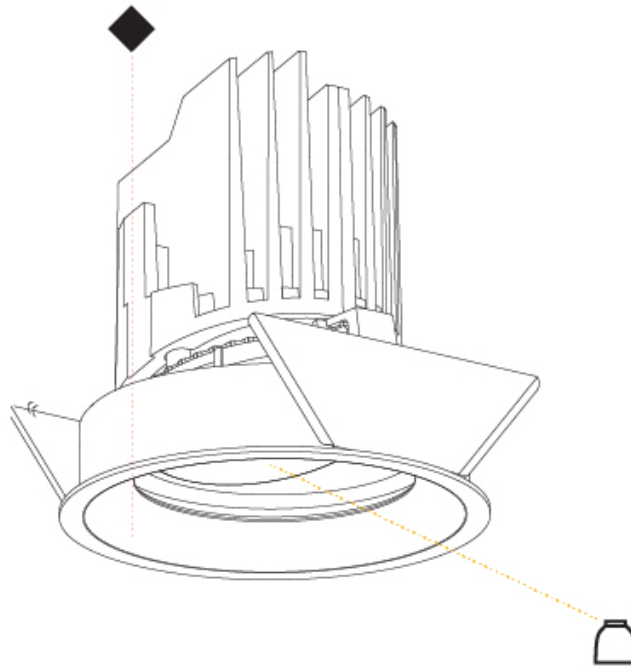

BIONIQ ROUND ADJUSTABLE RECESSED

A35542-

PROJECT

TYPE

SPECIFIER

QUANTITY

DATE